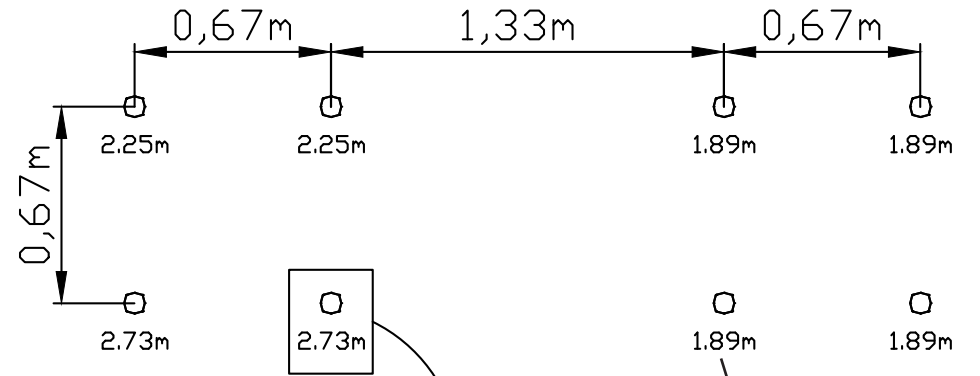

INSTALL 101

HAGS®

FOR KIDS AGES

18-5

MONTHS YEARS

ADULT SUPERVISION RECOMMENDED

www.hags.com

MASW113734