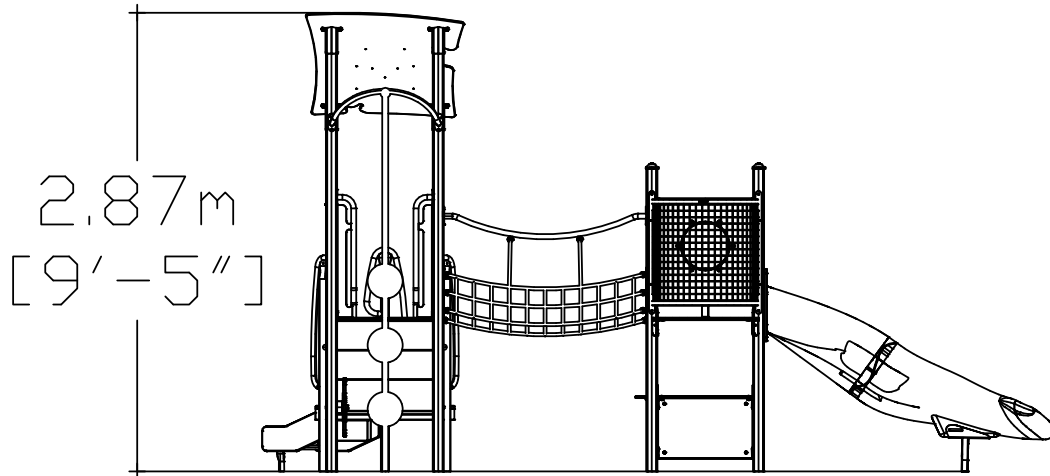

INSTALL 101

HAGS®

FOR KIDS AGES

18-5

MONTHS YEARS

ADULT SUPERVISION RECOMMENDED

www.hags.com

MASW113734