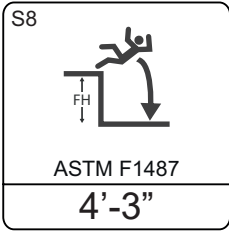

ASTM F1487

HAGS®

FOR KIDS AGES

2-5
YEARS

ADULT SUPERVISION RECOMMENDED
www.hags.com