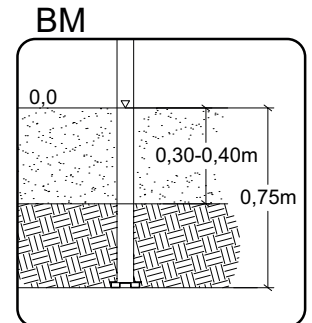

INSTALL 101

HAGS®

FOR KIDS AGES

18-5

MONTHS YEARS

ADULT SUPERVISION RECOMMENDED

www.hags.com

MASW113734