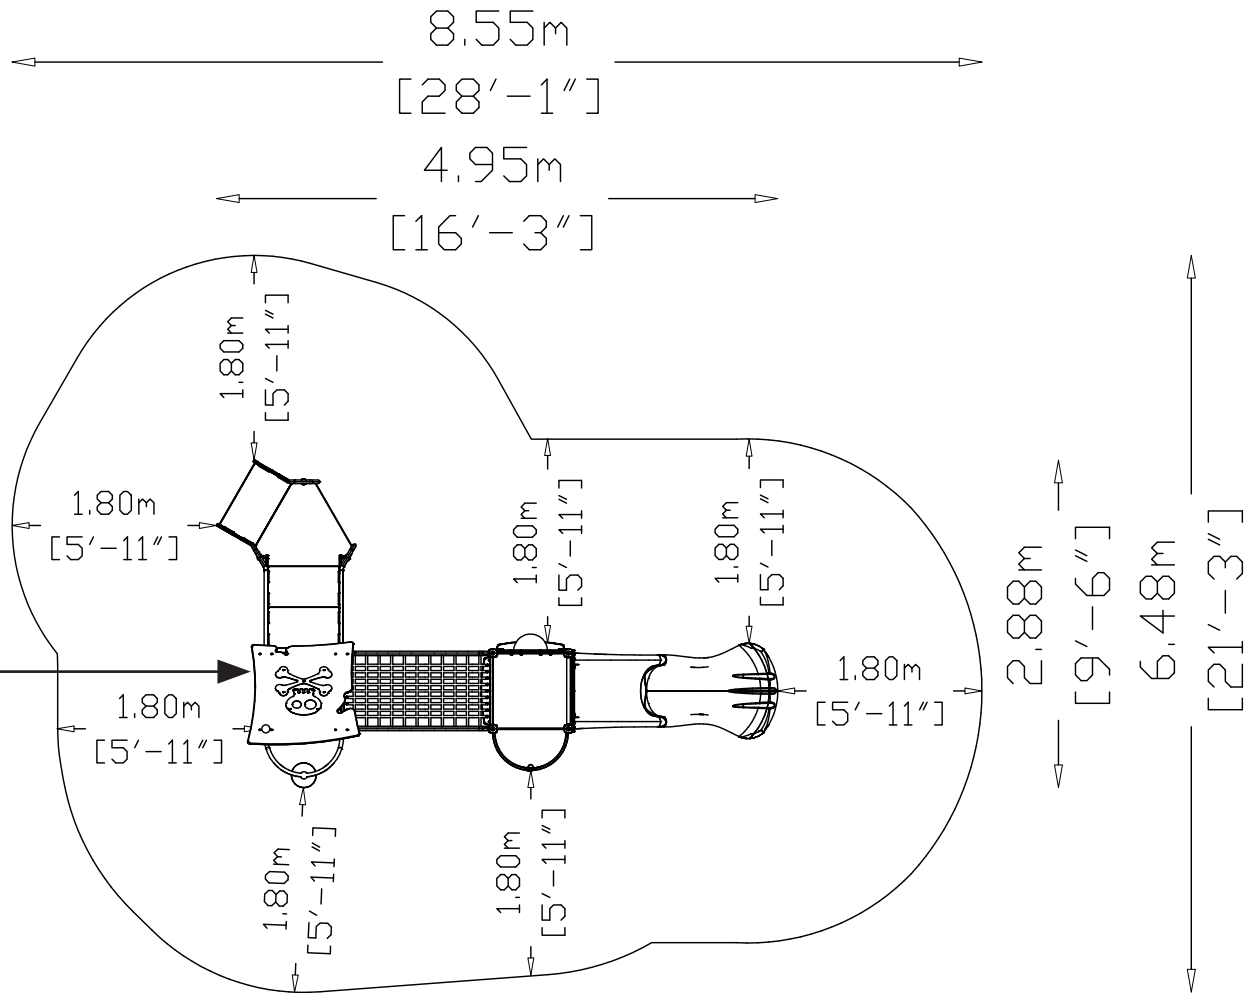

S9

CSA Z 614

1.30m

[4'-3"]

CSA Z614

INSTALL 101

HAGS®

FOR KIDS AGES

18-5

MONTHS YEARS

ADULT SUPERVISION RECOMMENDED

www.hags.com