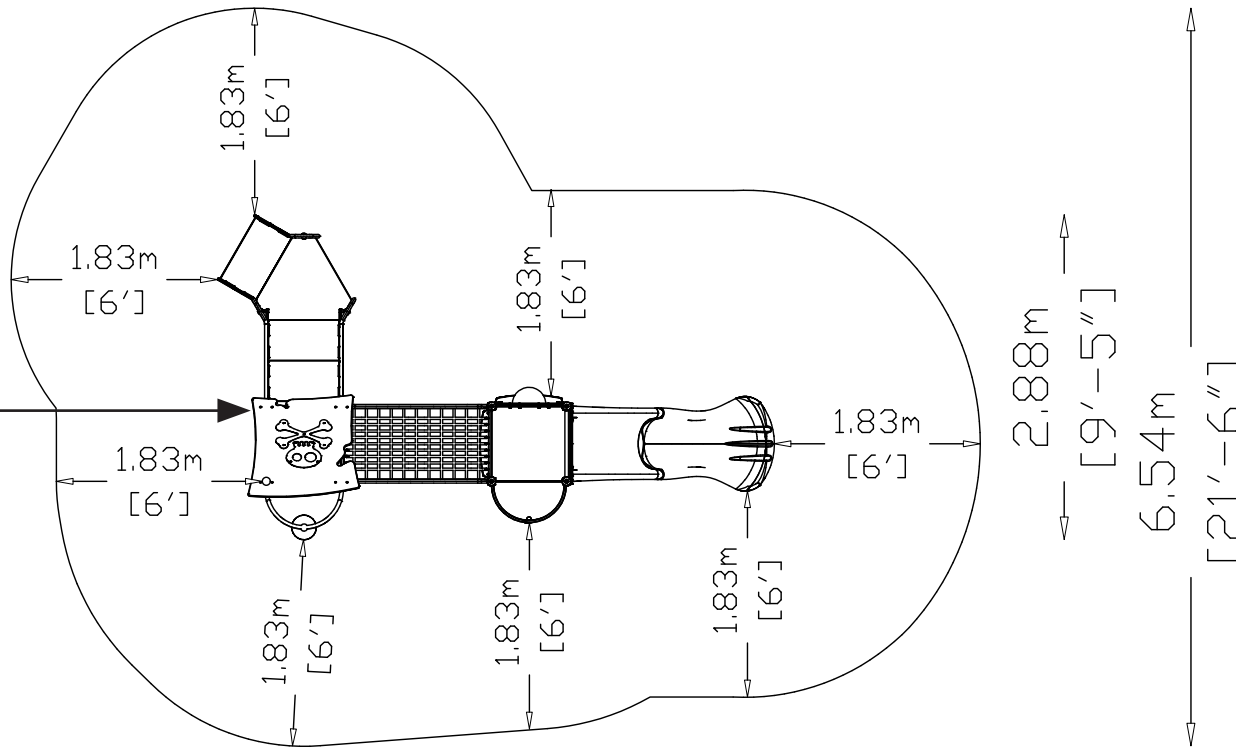

ASTM F1487

HAGS®

FOR KIDS AGES

2-5
YEARS

ADULT SUPERVISION RECOMMENDED
www.hags.com