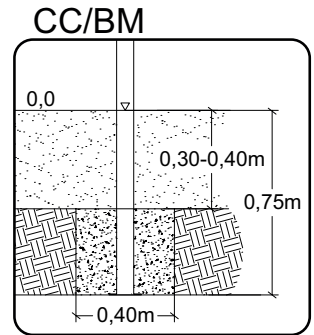

INSTALL 101

HAGS®

FOR KIDS AGES

18-5

MONTHS YEARS

ADULT SUPERVISION RECOMMENDED

www.hags.com

MASW113734