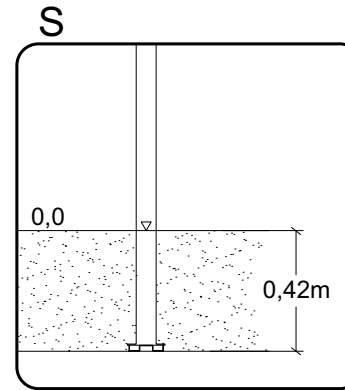

MASW113734

Install 101
260329
650099
MA622U77152
MA624U675321
MA624U77152
MAST6101
MASTOM675321
MASW113734
MASW35156
MASW46226
MASW121245
MAUSW117643
MAUSW117644
ST621101
ST692213
ST695105

S
Sunken Foundation